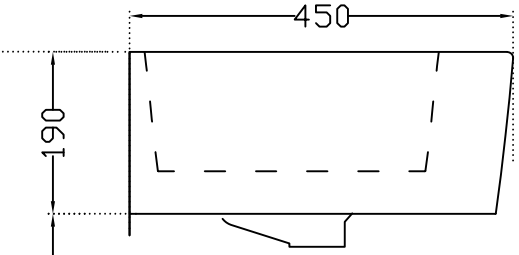

TOP VIEW

SIDE VIEW

FL.LVL

BACK VIEW

FL.LVL

	<b>Jaquar Group</b> Global Headquarters Plot No. 3, Sector- M-11, IMT Manesar Gurgaon, NCR - 122050, India E-mail : Sales: support@jaquar.com Customer Service : service@jaquar.com		ITEM CODE	ADS-WHT-64803
	ITEM TYPE	WALL HUNG BASIN		
	ITEM SIZE	750X450X190 mm		
	ALL DIMENSIONS ARE IN MM. (TOLERANCE ± 5 MM)			