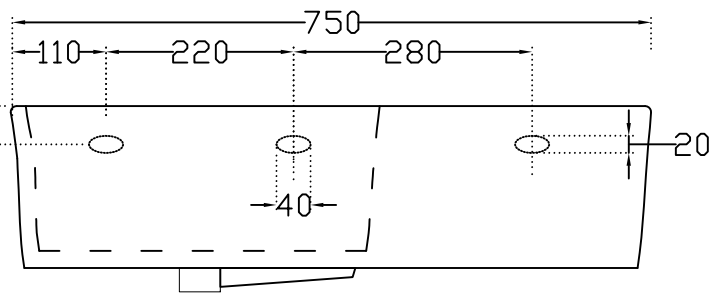

TOP VIEW

SIDE VIEW

FL.LVL

BACK VIEW

FL.LVL

	<b>Jaquar Group</b> Global Headquarters Plot No. 3, Sector- M-11, IMT Manesar Gurgaon, NCR - 122050, India E-mail : Sales: support@jaquar.com Customer Service : service@jaquar.com		ITEM CODE	ADS-WHT-64803
	ITEM TYPE	WALL HUNG BASIN		
	ITEM SIZE	750X450X190 mm		
	ALL DIMENSIONS ARE IN MM. (TOLERANCE ± 5 MM)			