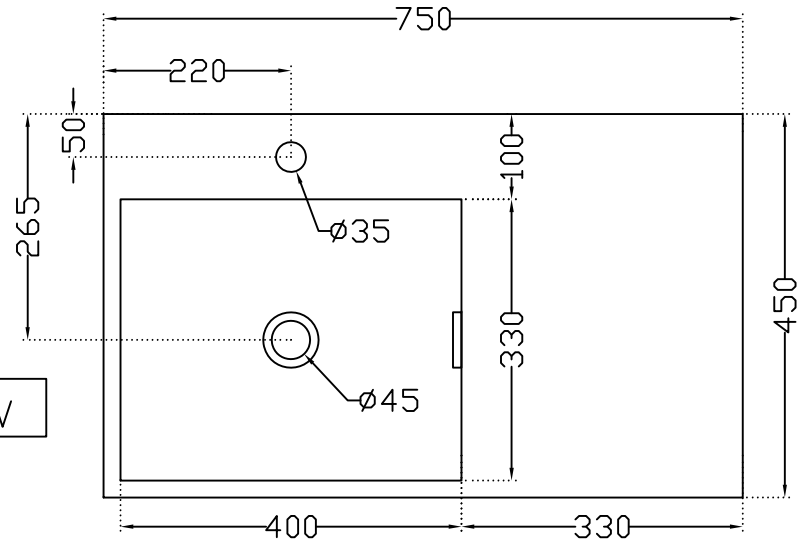

TOP VIEW

SIDE VIEW

FL.LVL

BACK VIEW

FL.LVL

	<b>Jaquar Group</b> Global Headquarters Plot No. 3, Sector- M-11, IMT Manesar Gurgaon, NCR - 122050, India E-mail : Sales: support@jaquar.com Customer Service : service@jaquar.com		ITEM CODE	ADS-WHT-64803
	ITEM TYPE	WALL HUNG BASIN		
	ITEM SIZE	750X450X190 mm		
	ALL DIMENSIONS ARE IN MM. (TOLERANCE ± 5 MM)			